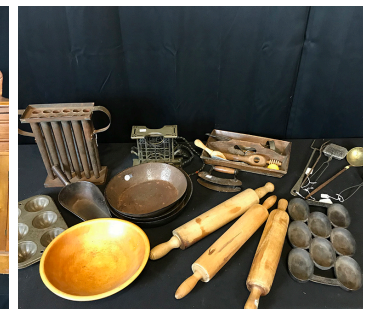

TERMS ON CHATELS: Driver's license or State ID required to register for bidder number. Cash, Check, Debit Card, Visa, or MasterCard accepted. 14% buyer's premium on all sales, 4% waived for cash or check. Information is believed to be accurate but not guaranteed.